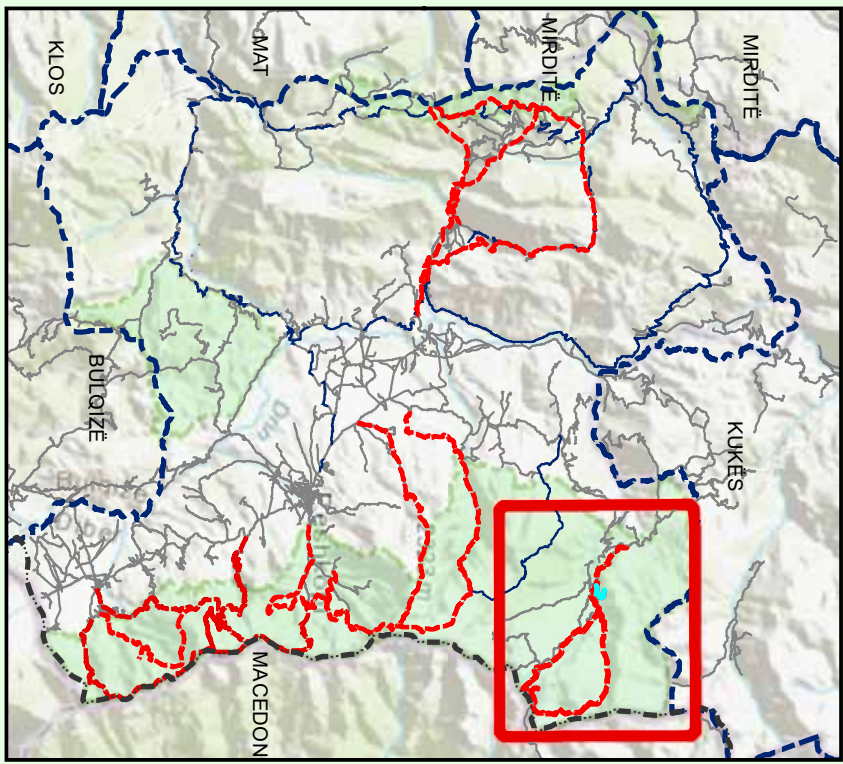

Radomire-Korabi Mountain Trail/Shtegu
Radomire-Mali i Korabit

- Legend/Shplegues**
- Hiking Trail/Shleg Ege
 - Marker
 - Mountain Bike Trail/Shleg Bicklesan Mali
 - Cultural Monument/Monument Kulture
 - View area Photo Spot/Pike Vojitini
 - Camping Site/ Vend Kampingu
 - Guest House/Shepi/ Frize
 - Thermal Spa Center/Lika
 - Natural Monument/Monument Natyre
 - Cold Spring/Burim Uji
 - Waterfall/Ujevare
 - Cave/Shipelle
 - Mt Peak/Male Mali
 - Road/Rruge
 - Primary/Nacronale
 - Secondary/Dvresore
 - Residential/Residenciale
 - Others/Te Tjera
 - LakerLijen
 - Protected Area/Zone e Mirovitur